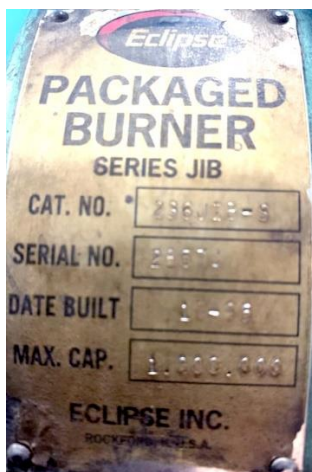

HEAT TREAT EQUIPMENT

Quality Used Heat Treating Equipment

Item U-3842 – Furnace –Batch Temper, Gas-Fired, Lindberg