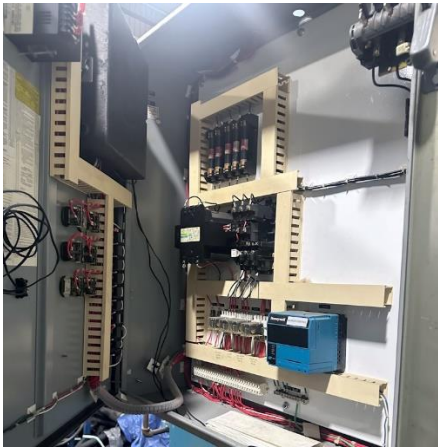

## **Quality Used Heat Treating Equipment**

**Item U-3842 – Furnace –Batch Temper, Gas-Fired, Lindberg**

---

## Quality Used Heat Treating Equipment

Item U-3842 – Furnace –Batch Temper, Gas-Fired, Lindberg

---