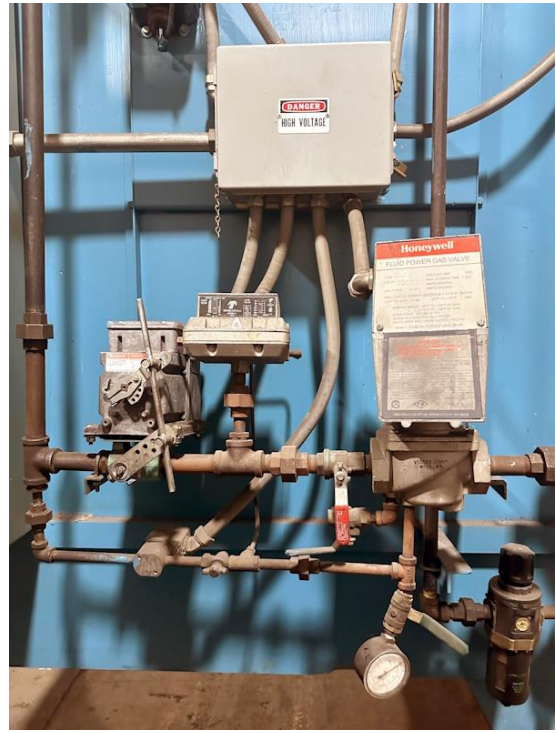

## **Quality Used Heat Treating Equipment**

**Item U-3842 – Furnace –Batch Temper, Gas-Fired, Lindberg**

---

## Quality Used Heat Treating Equipment

Item U-3842 – Furnace –Batch Temper, Gas-Fired, Lindberg

---