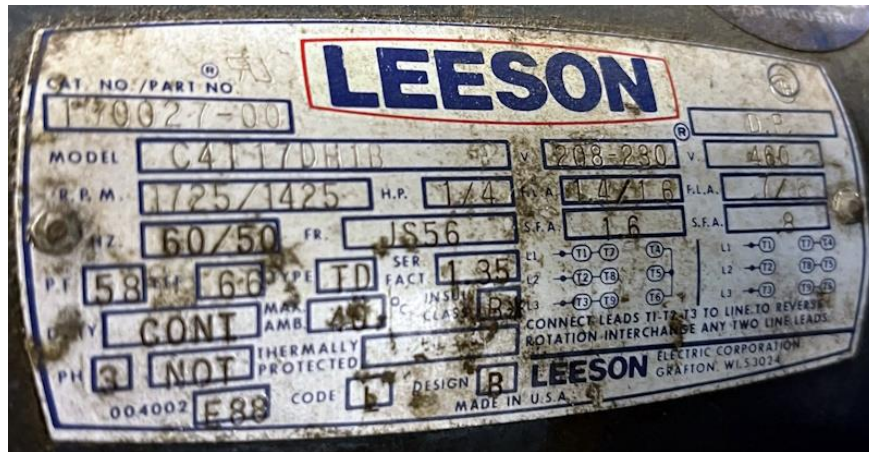

HEAT TREAT EQUIPMENT

Quality Used Heat Treating Equipment

Item U-3851 – Oven – Batch/Box, Despatch

NOTE: equipment is sold “AS IS, WHERE IS” and buyer shall indemnify seller against and hold seller harmless from any and all claims, actions and damages arising out of the possession, operation, condition or use of the equipment. Seller suggests that you contact the manufacture for important information pertaining to safety and proper use and operation of the above equipment. For safety reasons, we request that you do not place the equipment into service until you have received current safety instructions from the manufacturer. Specifications are taken with care, but are not certified. No warranties or guarantees, written or implied.