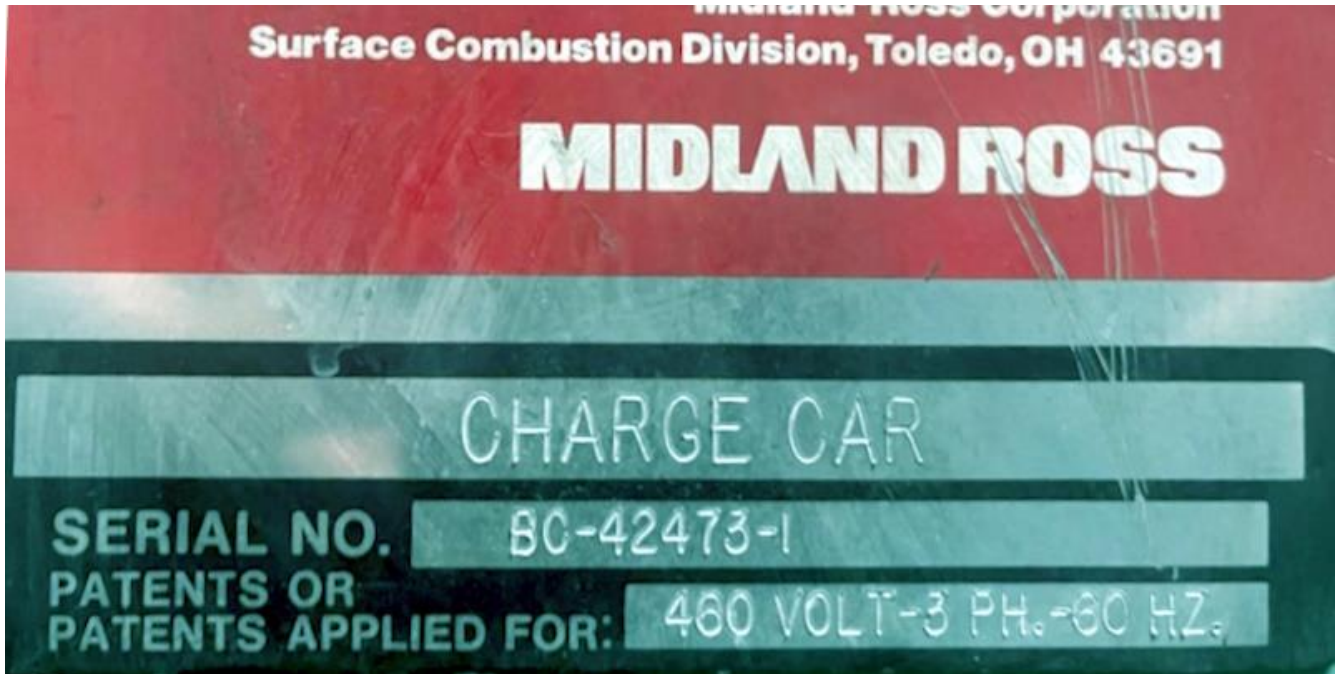

HEAT TREAT EQUIPMENT

Quality Used Heat Treating Equipment

Item V-1229 – Charge Car, DE-ER, Surface

NOTE: Equipment is sold “AS IS, WHERE IS” and buyer shall indemnify seller against and hold seller harmless from any and all claims, actions and damages arising out of the possession, operation, condition or use of the equipment. Seller suggests that you contact the manufacturer for important information pertaining to safety and proper use and operation of the above equipment. For safety reasons, we request that you do not place the equipment into service until you have received current safety instructions from the manufacturer. Specifications are taken with care but are not certified. No warranties or guarantees, written or implied.