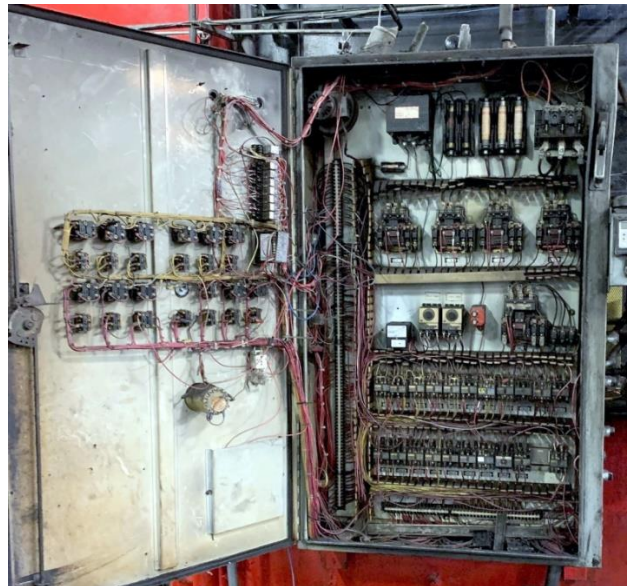

HEAT TREAT EQUIPMENT

Quality Used Heat Treating Equipment

Item U-3718 – Furnace – Allcase IQ, 36-48-36