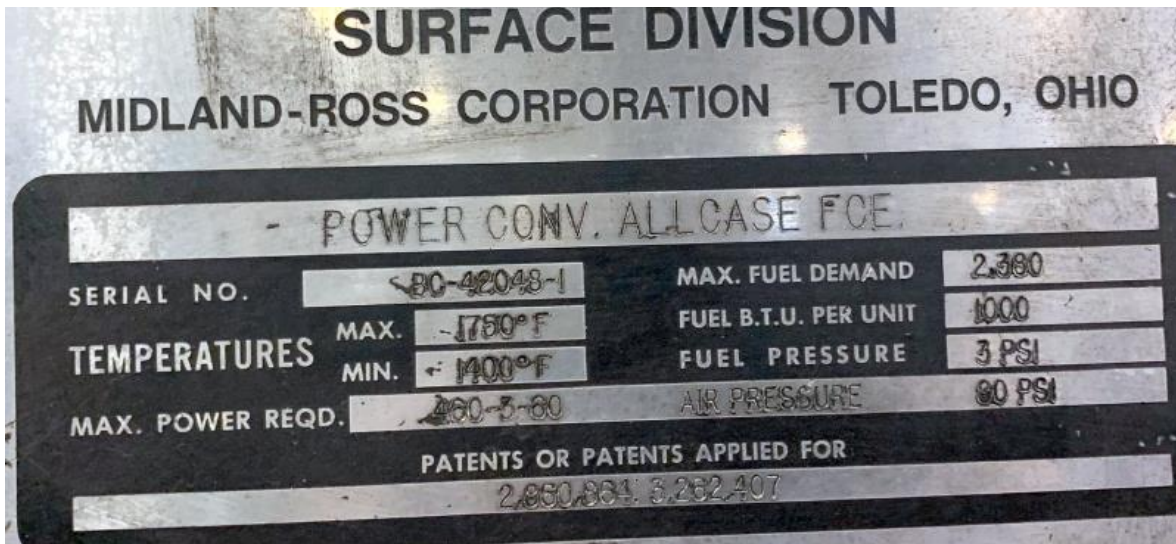

HEAT TREAT EQUIPMENT

Quality Used Heat Treating Equipment

Item U-3718 – Furnace – Allcase IQ, 36-48-36

NOTE: equipment is sold “AS IS, WHERE IS” and buyer shall indemnify seller against and hold seller harmless from any and all claims, actions and damages arising out of the possession, operation, condition or use of the equipment. Seller suggests that you contact the manufacture for important information pertaining to safety and proper use and operation of the above equipment. For safety reasons, we request that you do not place the equipment into service until you have received current safety instructions from the manufacturer. Specifications are taken with care, but are not certified. No warranties or guarantees, written or implied.